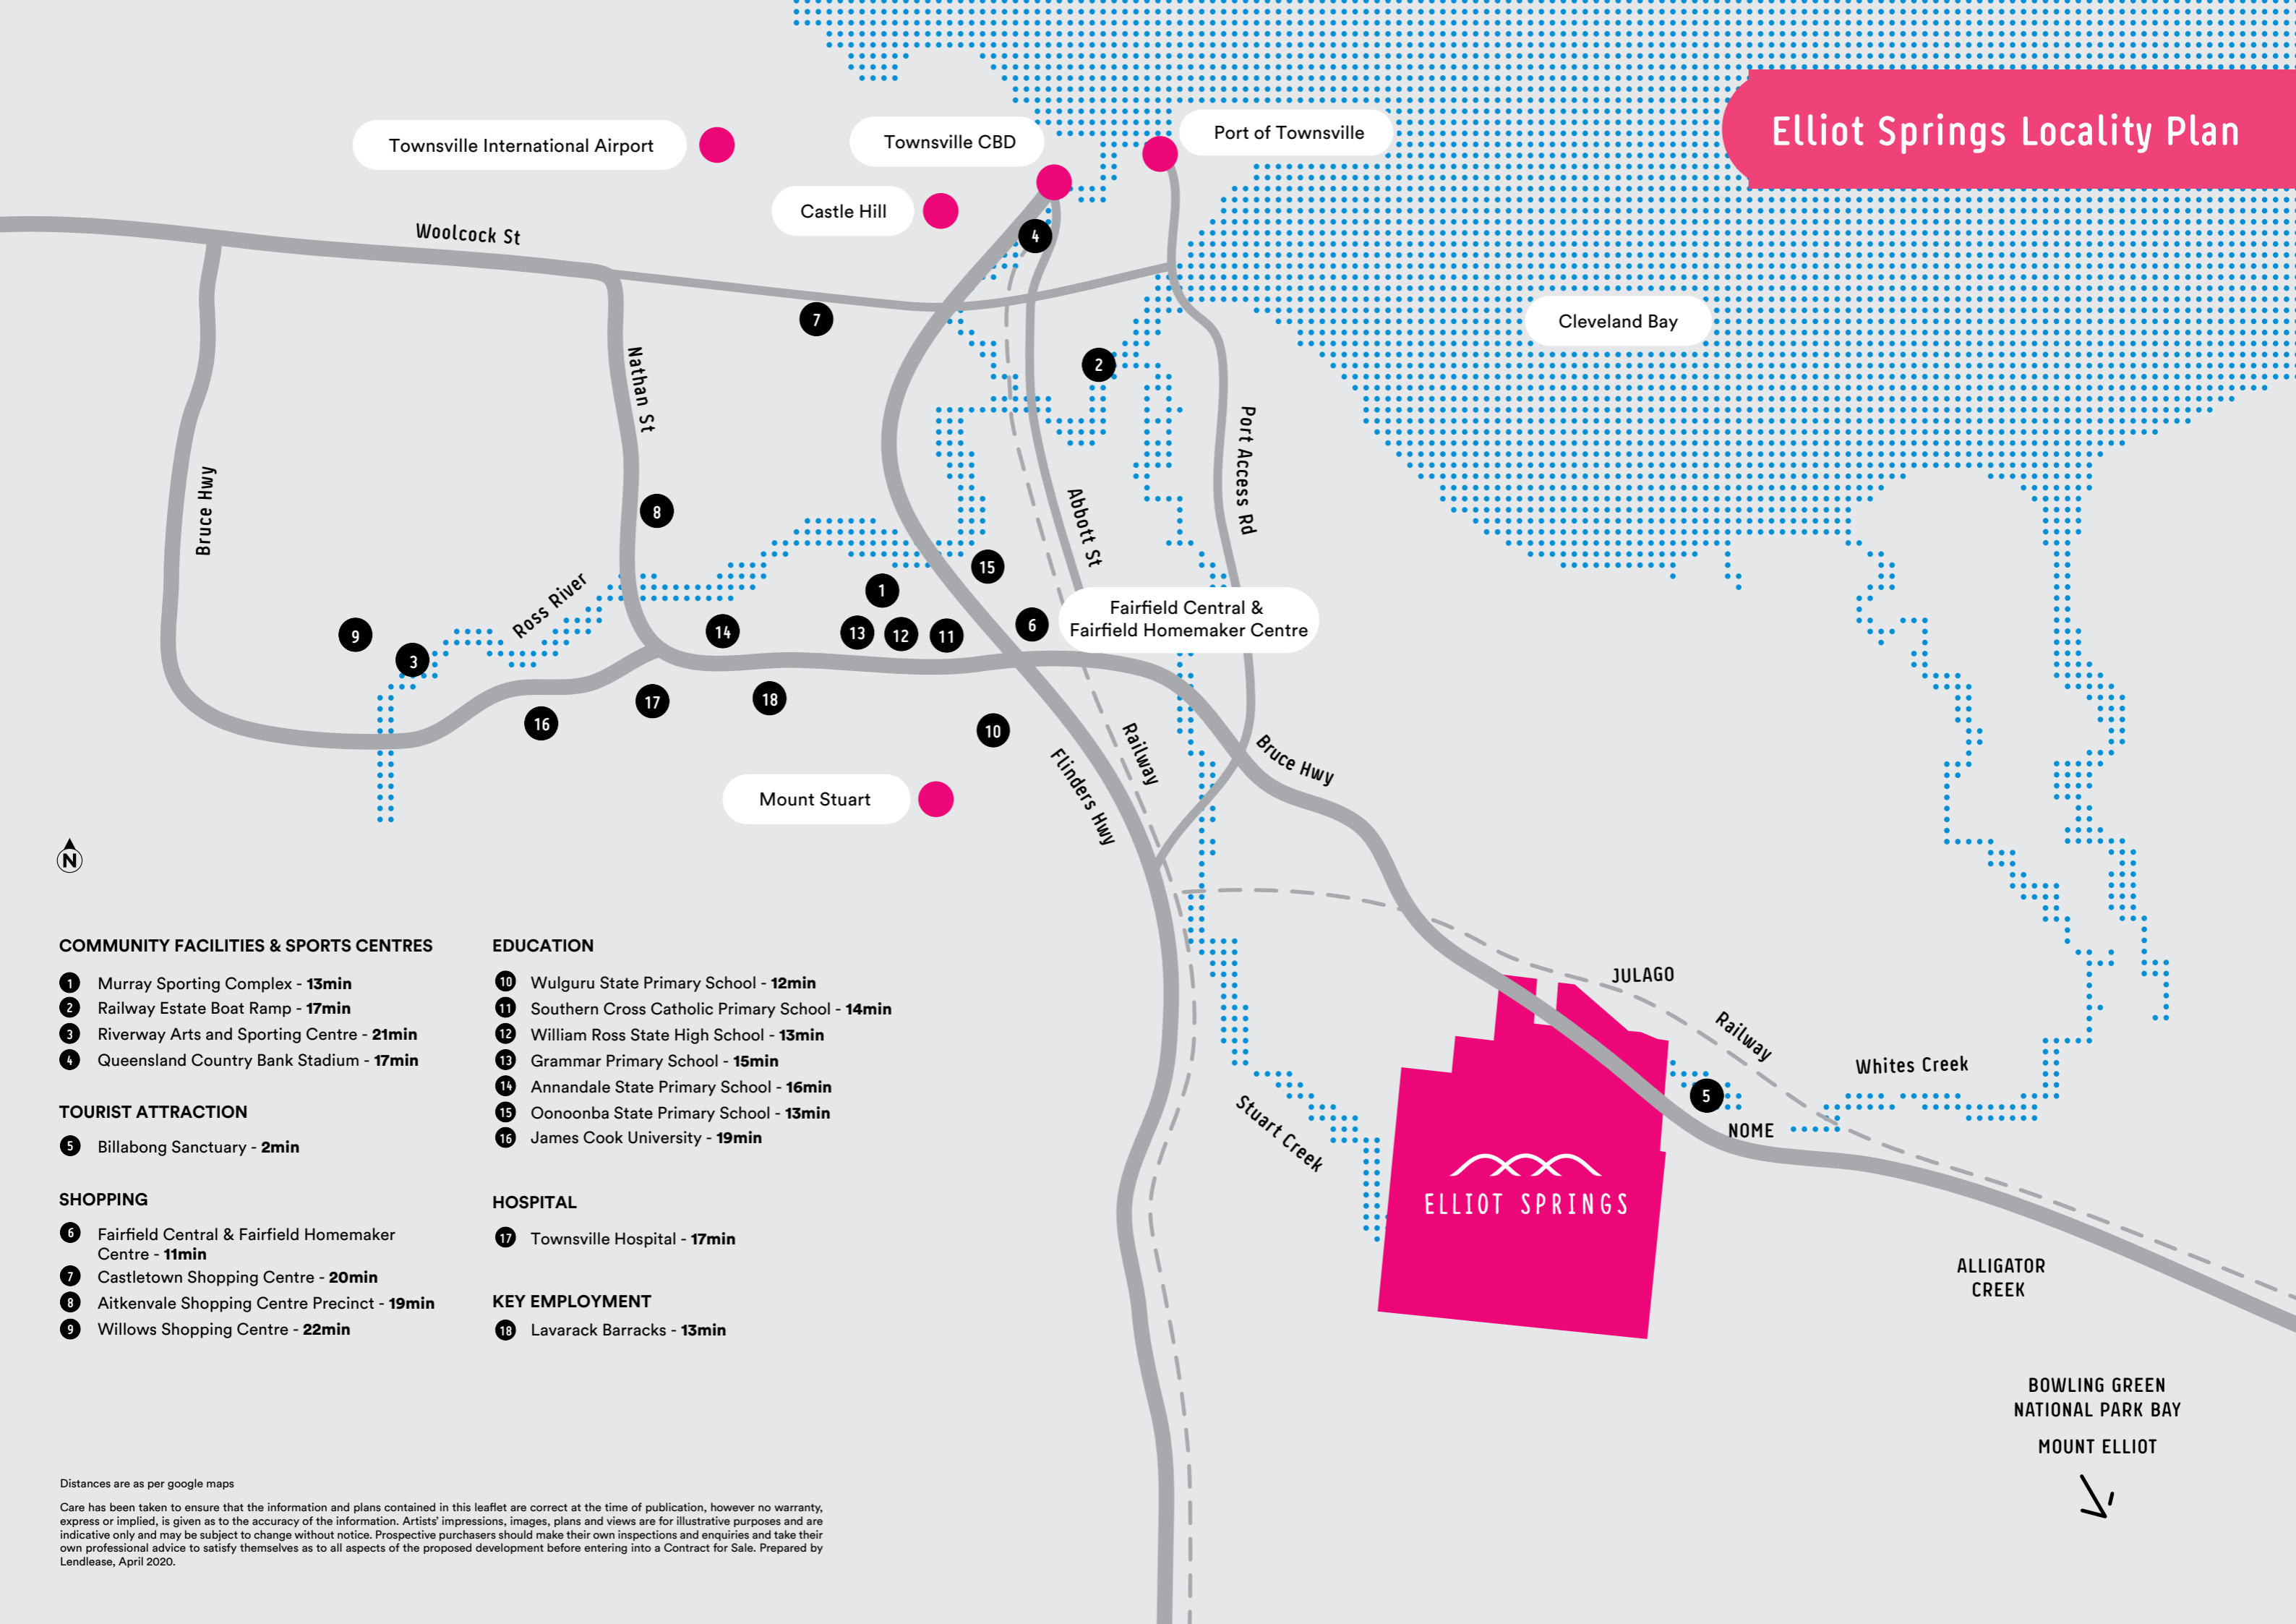

# Locality Plan

Distance from Elliot Springs to the key attractions

Your place to  
*live well*

# Elliot Springs Locality Plan

## SHOPPING

- 6 Fairfield Central & Fairfield Homemaker Centre - 11min
- 7 Castletown Shopping Centre - 20min
- 8 Aitkenvale Shopping Centre Precinct - 19min
- 9 Willows Shopping Centre - 22min

## HOSPITAL

- 17 Townsville Hospital - 17min