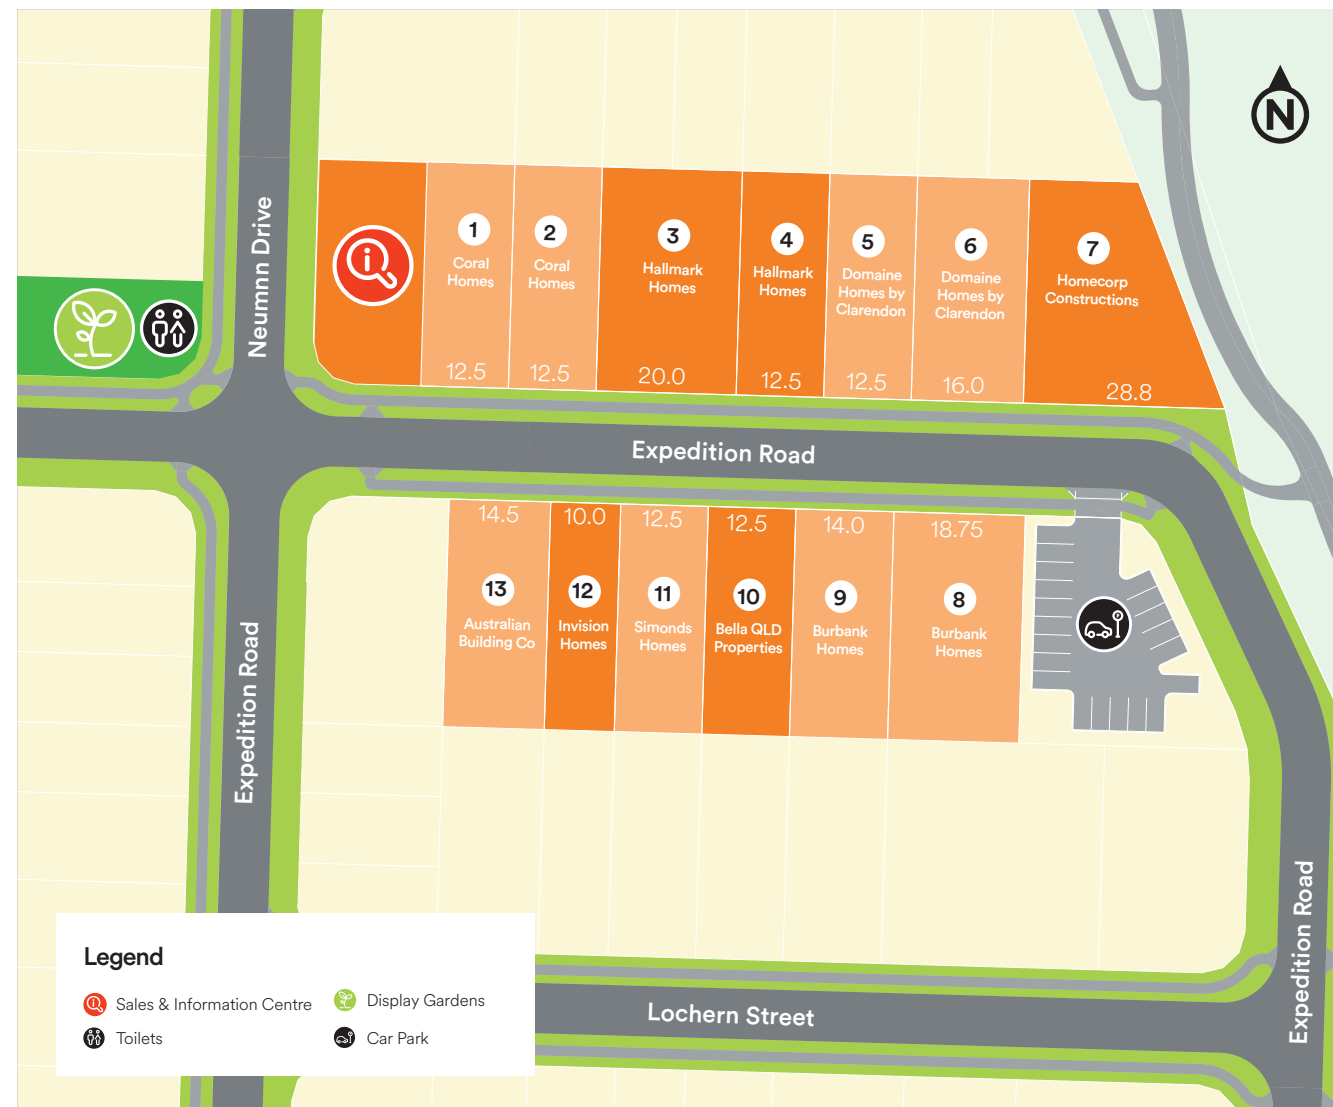

Find your dream home at the Yarrabilba Display Village

The Yarrabilba Display Village is a joint initiative between Lendlease and Master Builders Queensland and showcases 13 homes catering to a range of lifestyles and budgets for new home buyers.

If you are looking to build your dream home, be it your first or second home, here is a great place to start. This display village presents a unique opportunity to experience a variety of designs in one place. The homes at Yarrabilba showcase many current trends like kids' zones and butler's pantries, as well as tried and true design concepts including media rooms and seamlessly integrated outdoor alfresco dining areas.

Building a new home is an exciting time and the Yarrabilba Display Village should certainly be one of your points of call for design concepts and ideas.

Discover designs from award-winning builders

1
Coral Homes
Noosa 23 MKII
Home size: 221.78m² Lot size: 400m²

2
Coral Homes
Milan 25 MKII
Home size: 239.37m² Lot size: 400m²

3
Hallmark Homes
Infinity 319
Home size: 316.8m² Lot size: 640m²

4
Hallmark Homes
Serene 196
Home size: 195.7m² Lot size: 400m²

5
Domaine Homes by Clarendon
The Monterey 33
Home size: 309.1m² Lot size: 400m²

6
Domaine Homes by Clarendon
The Nevada 28
Home size: 263.9m² Lot size: 512m²

7
Homecorp Construction
Edison 26 Urban
Home size: 240.8m² Lot size: 710m²

8
Burbank Homes
Aintree 280
Home size: 300.14m² Lot size: 609m²

9
Burbank Homes
Balmoral 220
Home size: 233.65m² Lot size: 455m²

10
Bella QLD Properties
The Portsea
Home size: 230.19m² Lot size: 406m²

11
Simonds Homes
Milton 22
Home size: 217m² Lot size: 406m²

12
Invision Homes
Kakadu 217
Home size: 217.7m² Lot size: 325m²

13
Australian Building Co
Hamilton 23 Vista
Home size: 212.22m² Lot size: 471m²