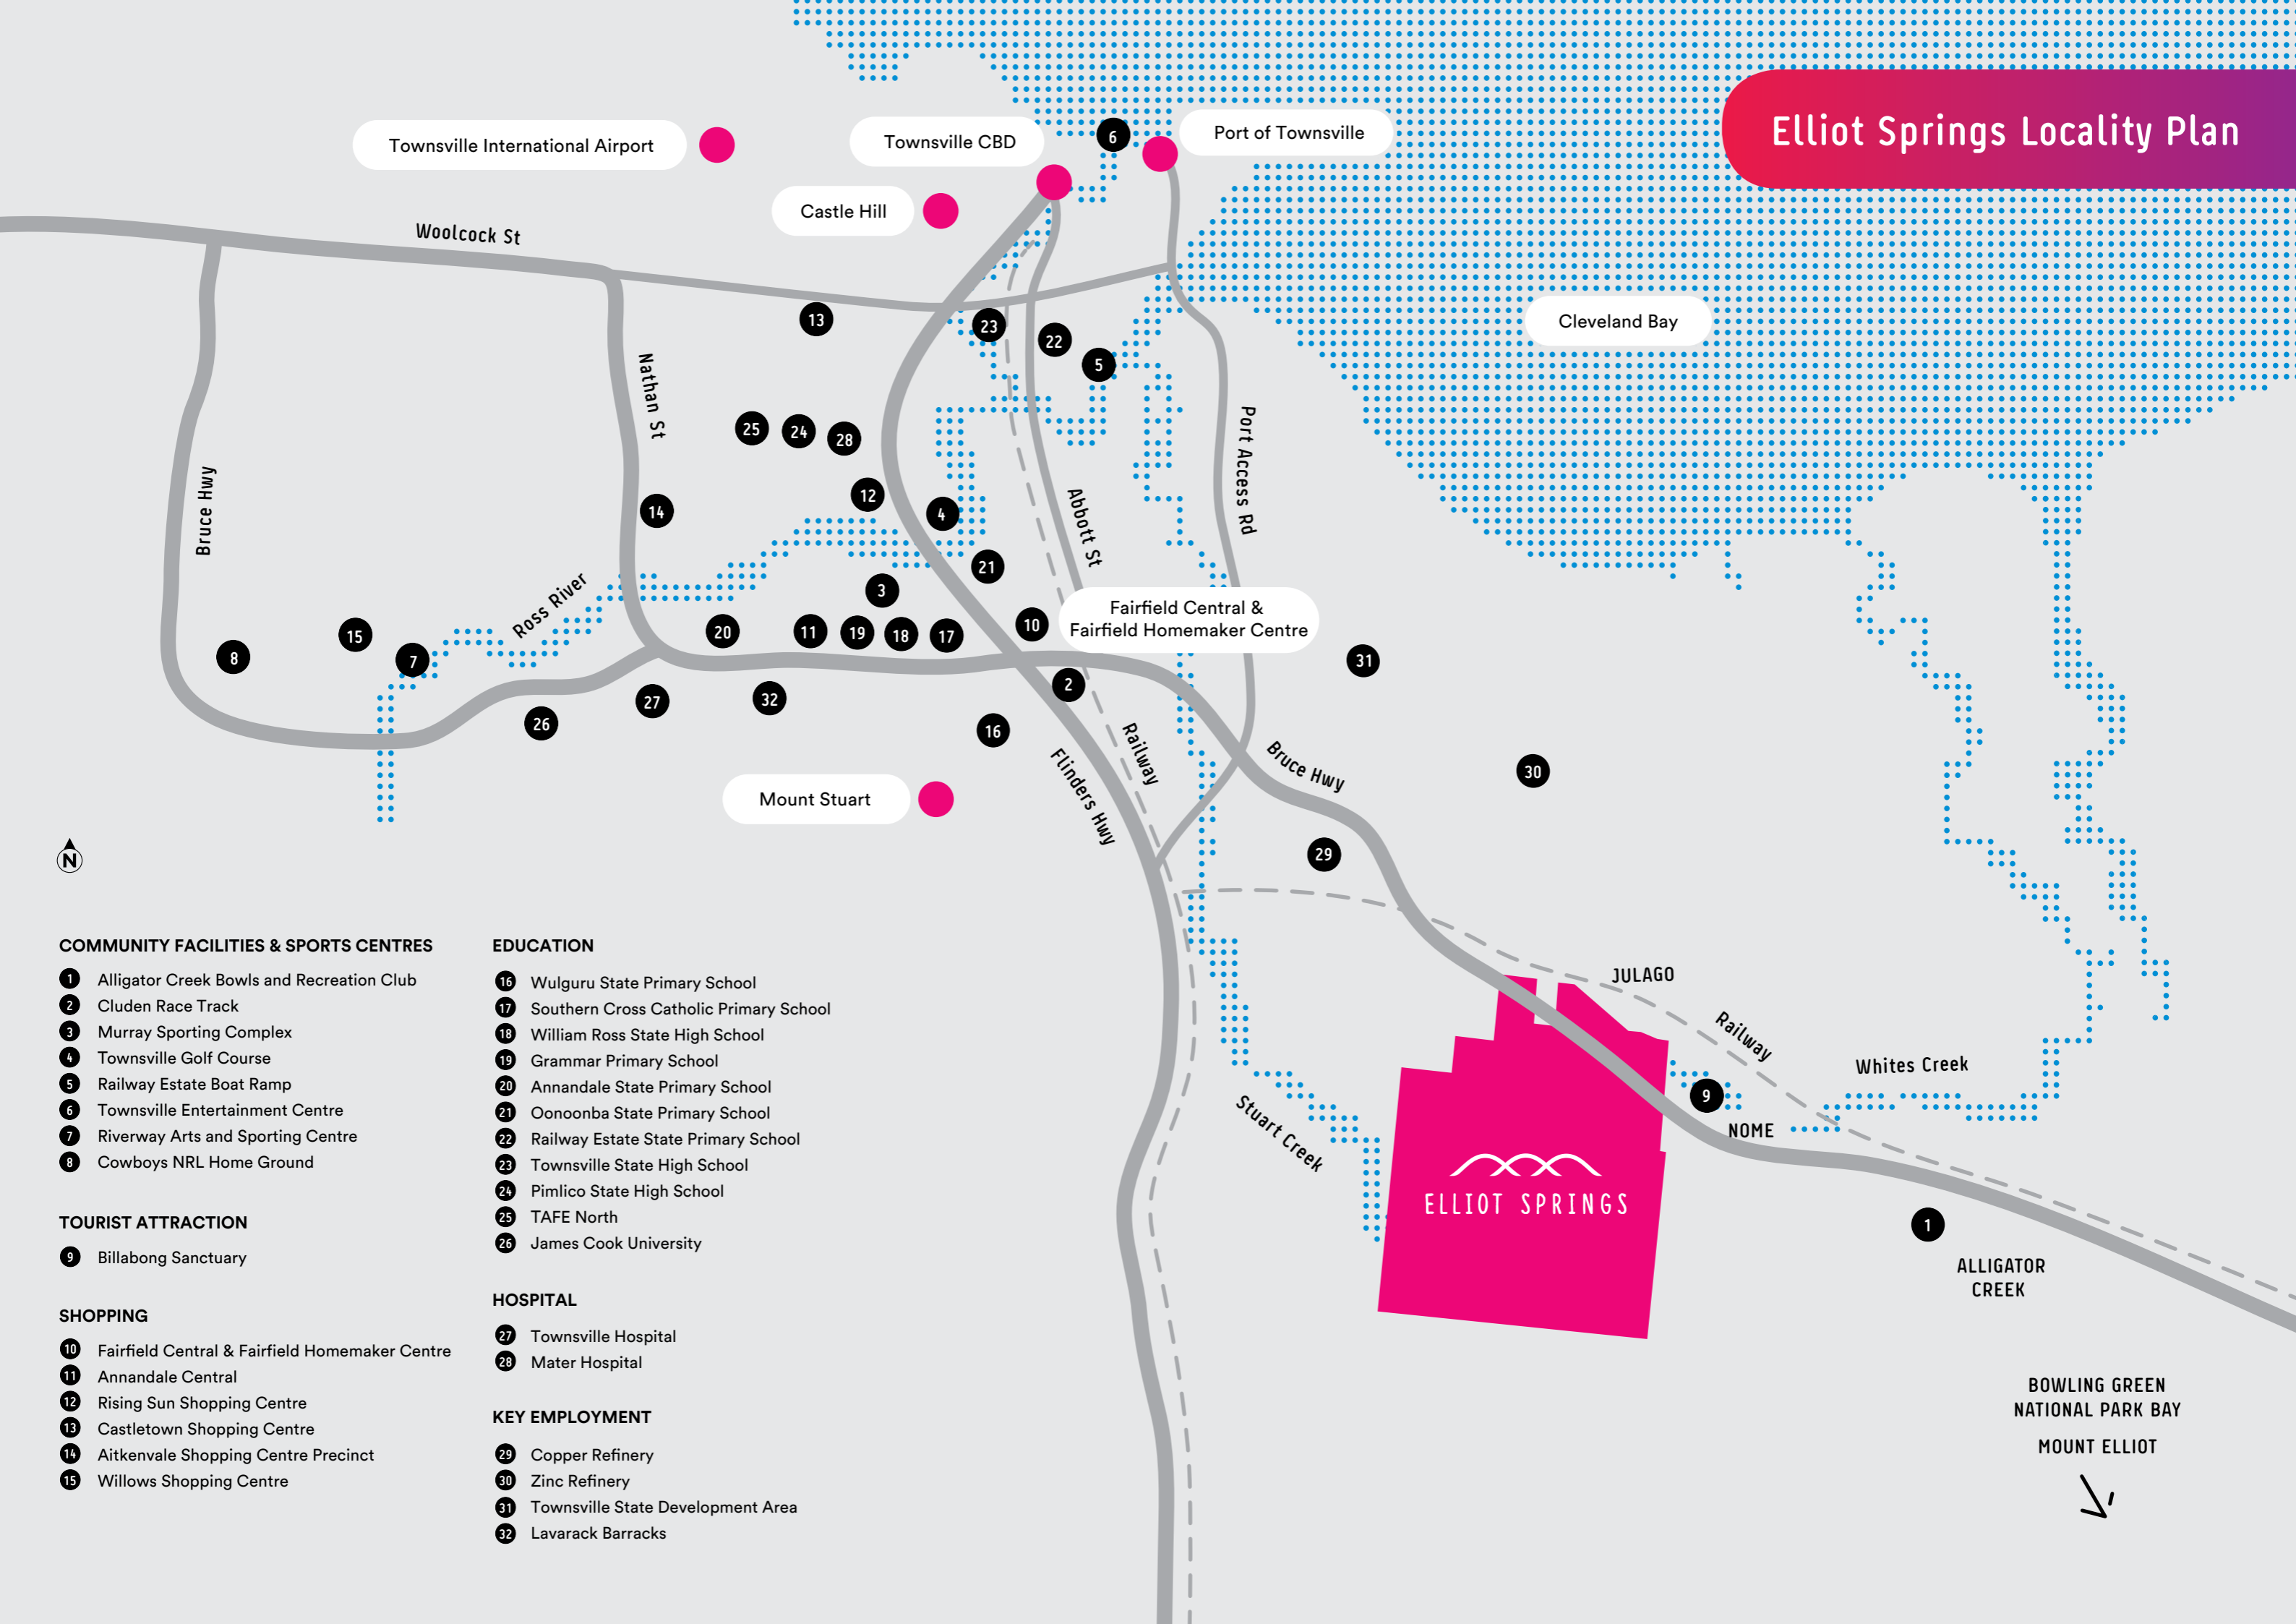

# LOCALITY PLAN

# Elliot Springs Locality Plan

## SHOPPING

- 10 Fairfield Central & Fairfield Homemaker Centre
- 11 Annandale Central
- 12 Rising Sun Shopping Centre
- 13 Castletown Shopping Centre
- 14 Aitkenvale Shopping Centre Precinct
- 15 Willows Shopping Centre

## HOSPITAL

- 27 Townsville Hospital
- 28 Mater Hospital