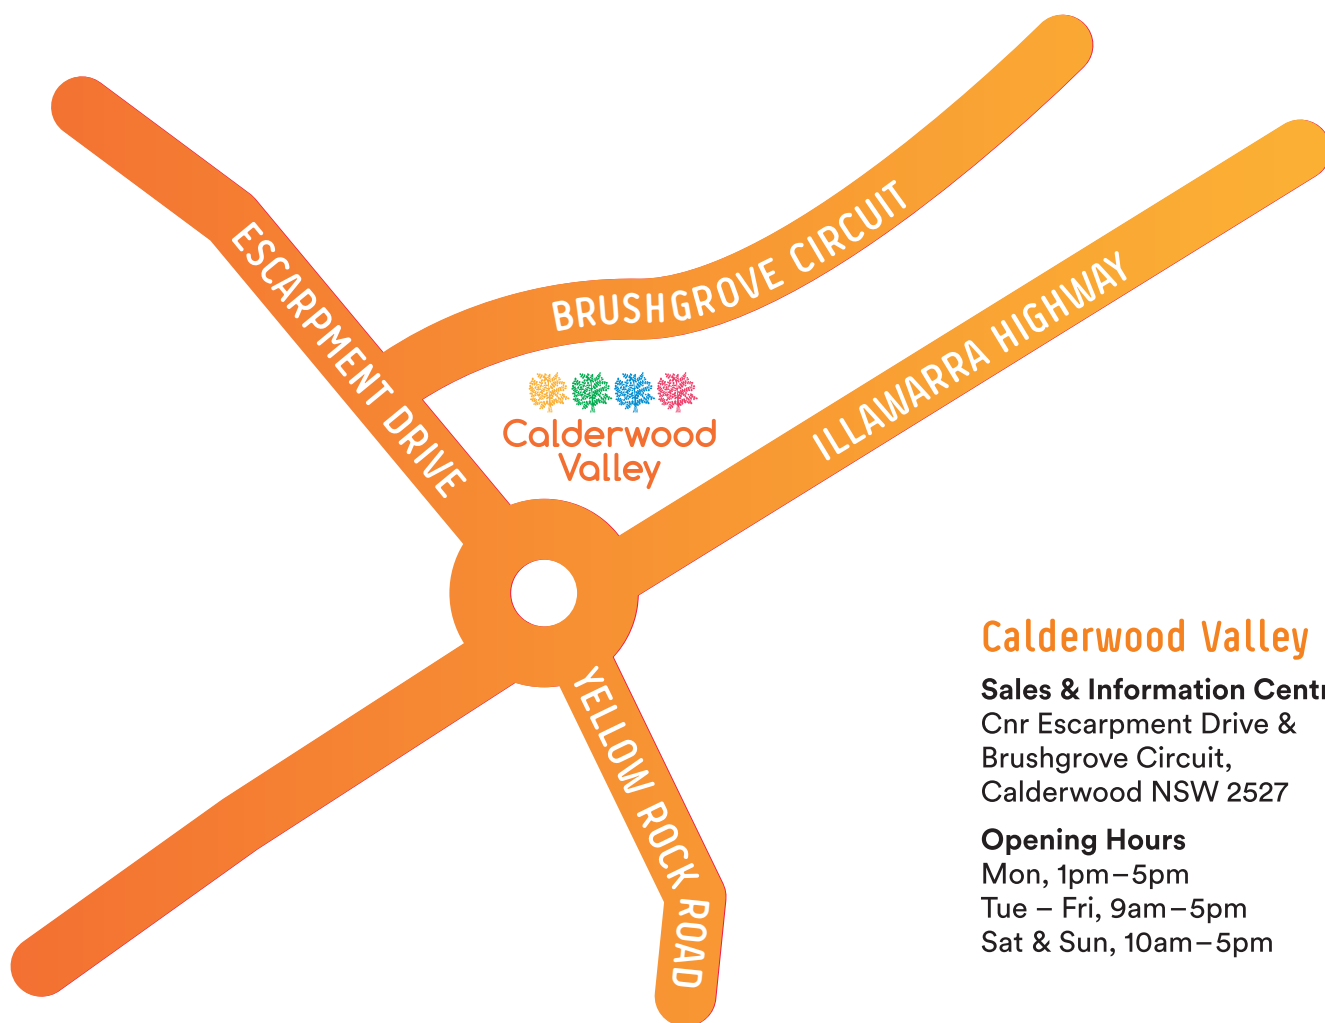

Find the Calderwood Sales & Information Centre

Calderwood Valley

Sales & Information Centre

Cnr Escarpment Drive &
Brushgrove Circuit,
Calderwood NSW 2527

Opening Hours

Mon, 1pm–5pm
Tue – Fri, 9am–5pm
Sat & Sun, 10am–5pm