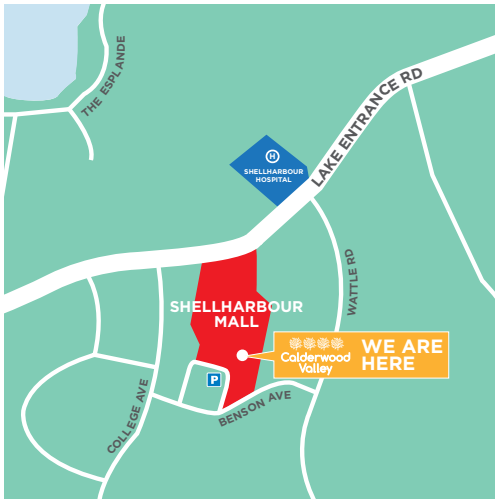

Calderwood Valley

Find the Calderwood Valley Sales & Information Centre

Located in Shellharbour Mall

Find us in the heart of Shellharbour.
Next to the ANZ Bank outside the mall.

Find the best parking

Park in the Council Car Park. Turn off Lake Entrance Road and drive down Wattle Road. Turn into Benson Avenue and then into Lamerton Crescent. Look for the Calderwood Valley Land Sales Centre signs leading up the pedestrian path.

Find us next to the ANZ Bank

A quick stroll from the car park down the pedestrian path and you will find us next to the ANZ Bank.

Calderwood Valley Sales & Information Centre

Shop 242, Shellharbour Mall (next to the ANZ Bank)
211 Lake Entrance Road Shellharbour NSW 2529