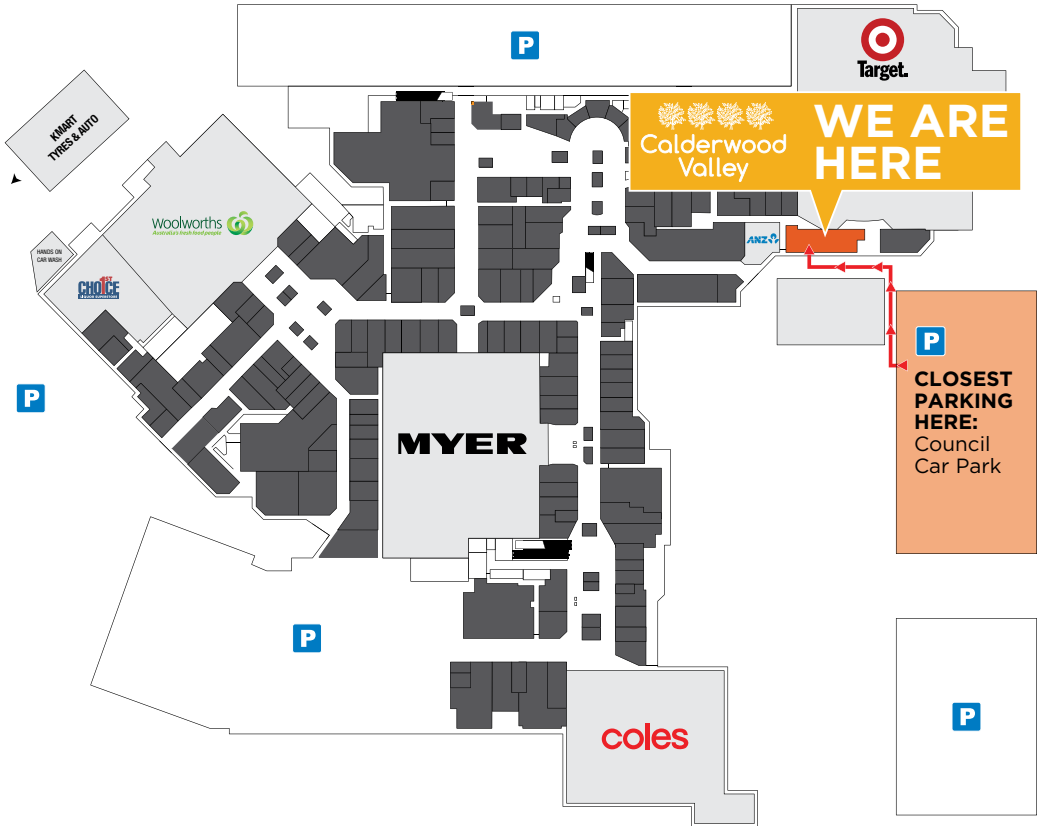

Calderwood Valley

Find the Calderwood Valley Sales & Information Centre

Located in Shellharbour Mall

Find us in the heart of Shellharbour.
Next to the ANZ Bank outside the mall.

Find the best parking

Park in the Council Car Park. Turn off Lake Entrance Road and drive down Wattle Road. Turn into Benson Avenue and then into Lamerton Crescent. Look for the Calderwood Valley Land Sales Centre signs leading up the pedestrian path.

Find us next to the ANZ Bank

A quick stroll from the car park down the pedestrian path and you will find us next to the ANZ Bank.

Calderwood Valley Sales & Information Centre

Shop 242, Shellharbour Mall (next to the ANZ Bank)
211 Lake Entrance Road Shellharbour NSW 2529