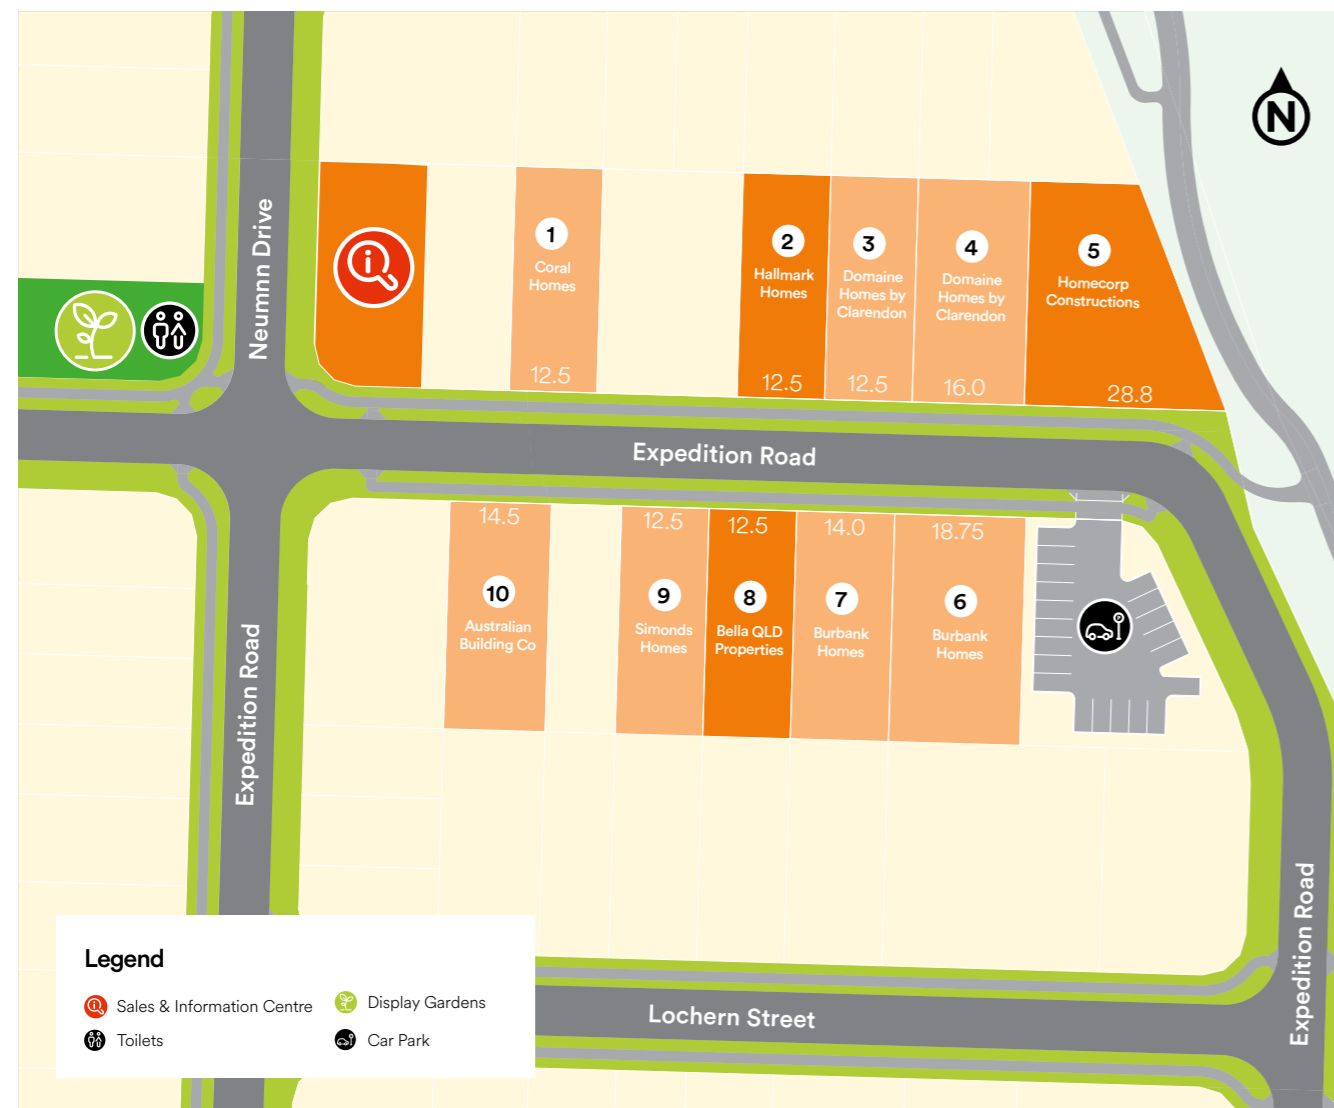

The Yarrabilba Display Village is a joint initiative between Lendlease and Master Builders Queensland and showcases 10 homes catering to a range of lifestyles and budgets for new home buyers.

If you are looking to build your dream home, be it your first or second home, here is a great place to start. This display village presents a unique opportunity to experience a variety of designs in one place. The homes at Yarrabilba showcase many current trends like kids' zones and butler's pantries, as well as tried and true design concepts including media rooms and seamlessly integrated outdoor alfresco dining areas.

Building a new home is an exciting time and the Yarrabilba Display Village should certainly be one of your points of call for design concepts and ideas.

Discover designs from award-winning builders

1
Coral Homes
Milan 25 MKII
Home size: 239.37m² Lot size: 400m²

2
Hallmark Homes
Infinity 319
Home size: 316.8m² Lot size: 640m²

3
Domaine Homes by Clarendon
The Monterey 33
Home size: 309.1m² Lot size: 400m²

4
Domaine Homes by Clarendon
The Nevada 28
Home size: 263.9m² Lot size: 512m²

5
Homecorp Construction
Edison 26 Urban
Home size: 240.8m² Lot size: 710m²

6
Burbank Homes
Aintree 280
Home size: 300.14m² Lot size: 609m²

7
Burbank Homes
Balmoral 220
Home size: 233.65m² Lot size: 455m²